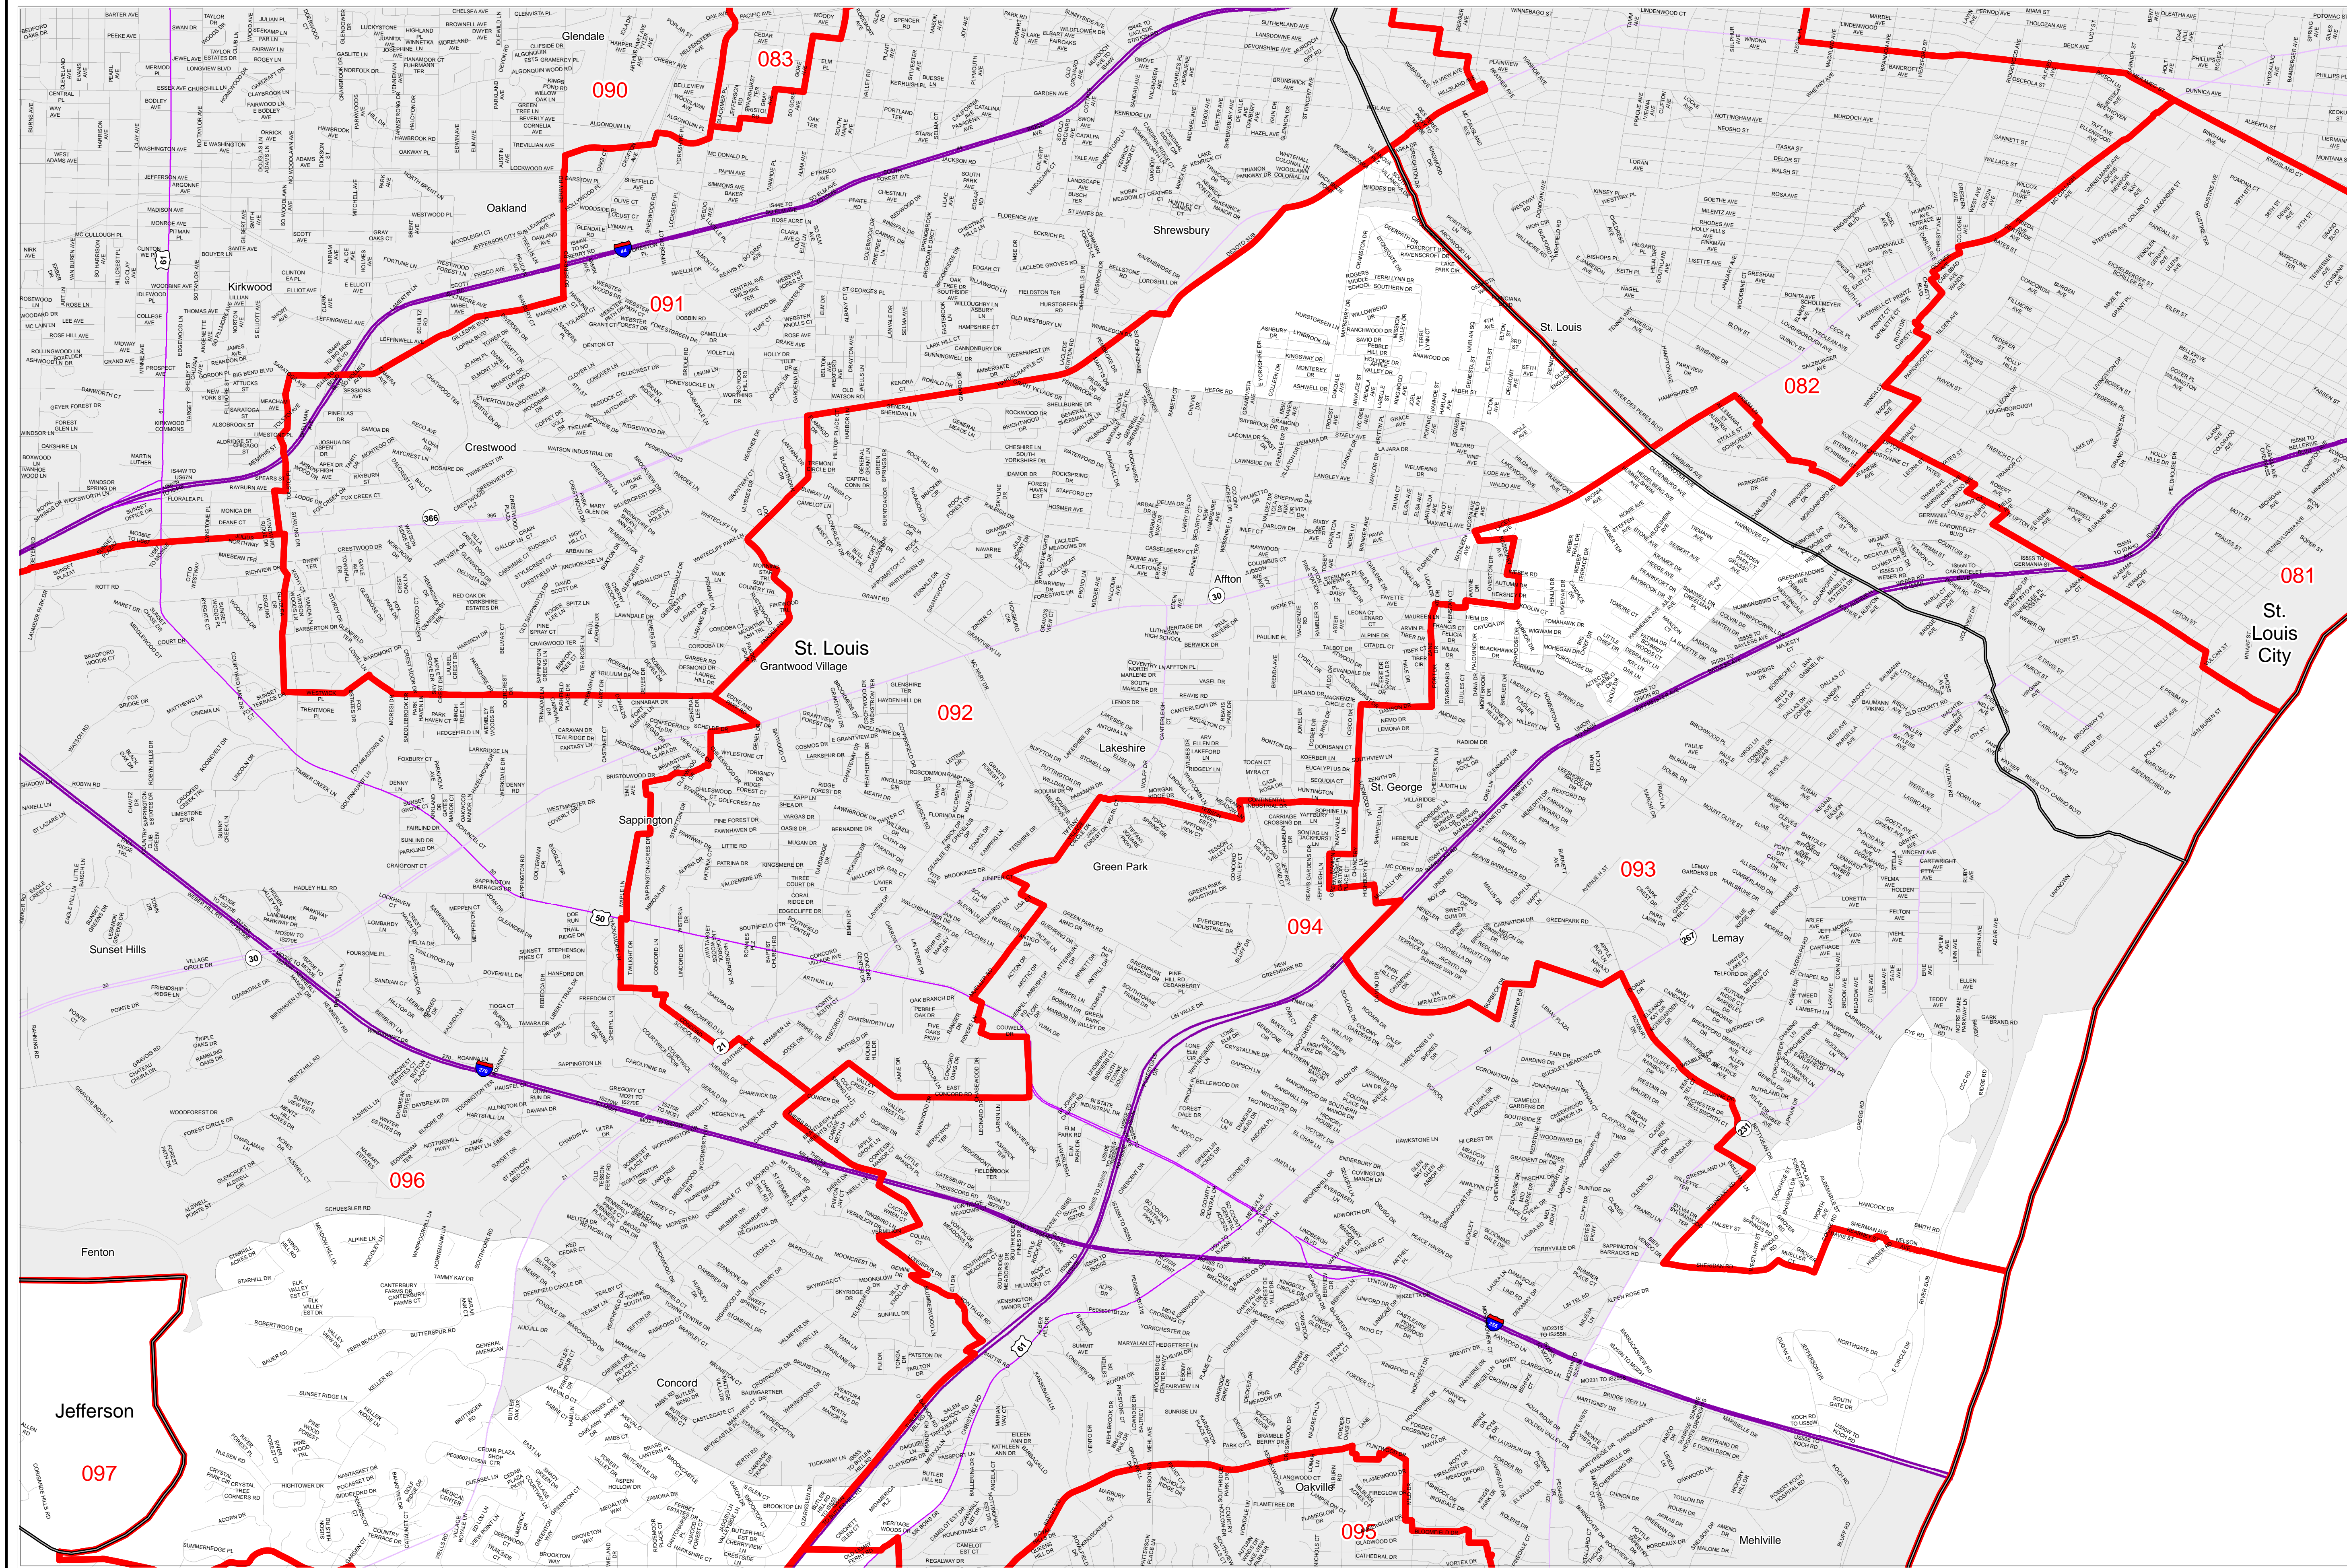

House Apportionment Plan 2011

Missouri Appellate Apportionment Commission

St. Louis County

Map Sheet 13 of 16

- Districts
- Counties
- Interstates
- U.S. Highways
- MO Highways
- Streets
- Incorporated Places*

Absolute Scale
1:25,000

Office of Administration
December 2011